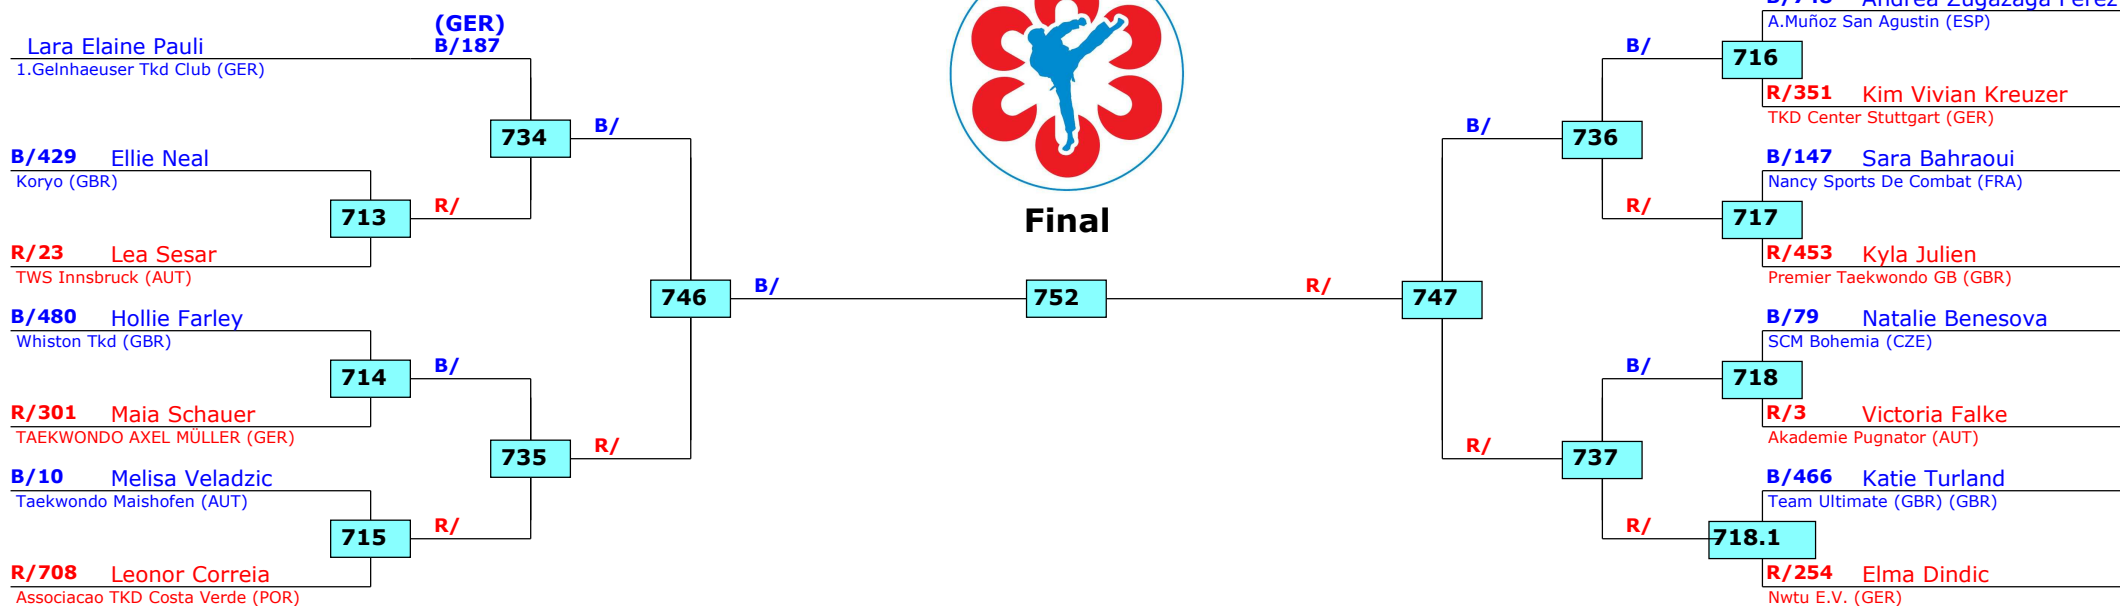

## Luxembourg, Luxembourg

Tournament date: 16-6-2018 upto 17-6-2018

### Juniors Female A -59 (Light Middle)

Active competitors: 15

Competition date: 17-6-2018

**Final**

**Result legend:**

(WDR) Withdrawal	(PUN) Punishment
(DSQ) Disqualified	(GDP) Golden Point
(RSC) Ref. stop contest	(PTG) Points win (gap)
(SUP) Superiority	(PTF) Points win (normal)